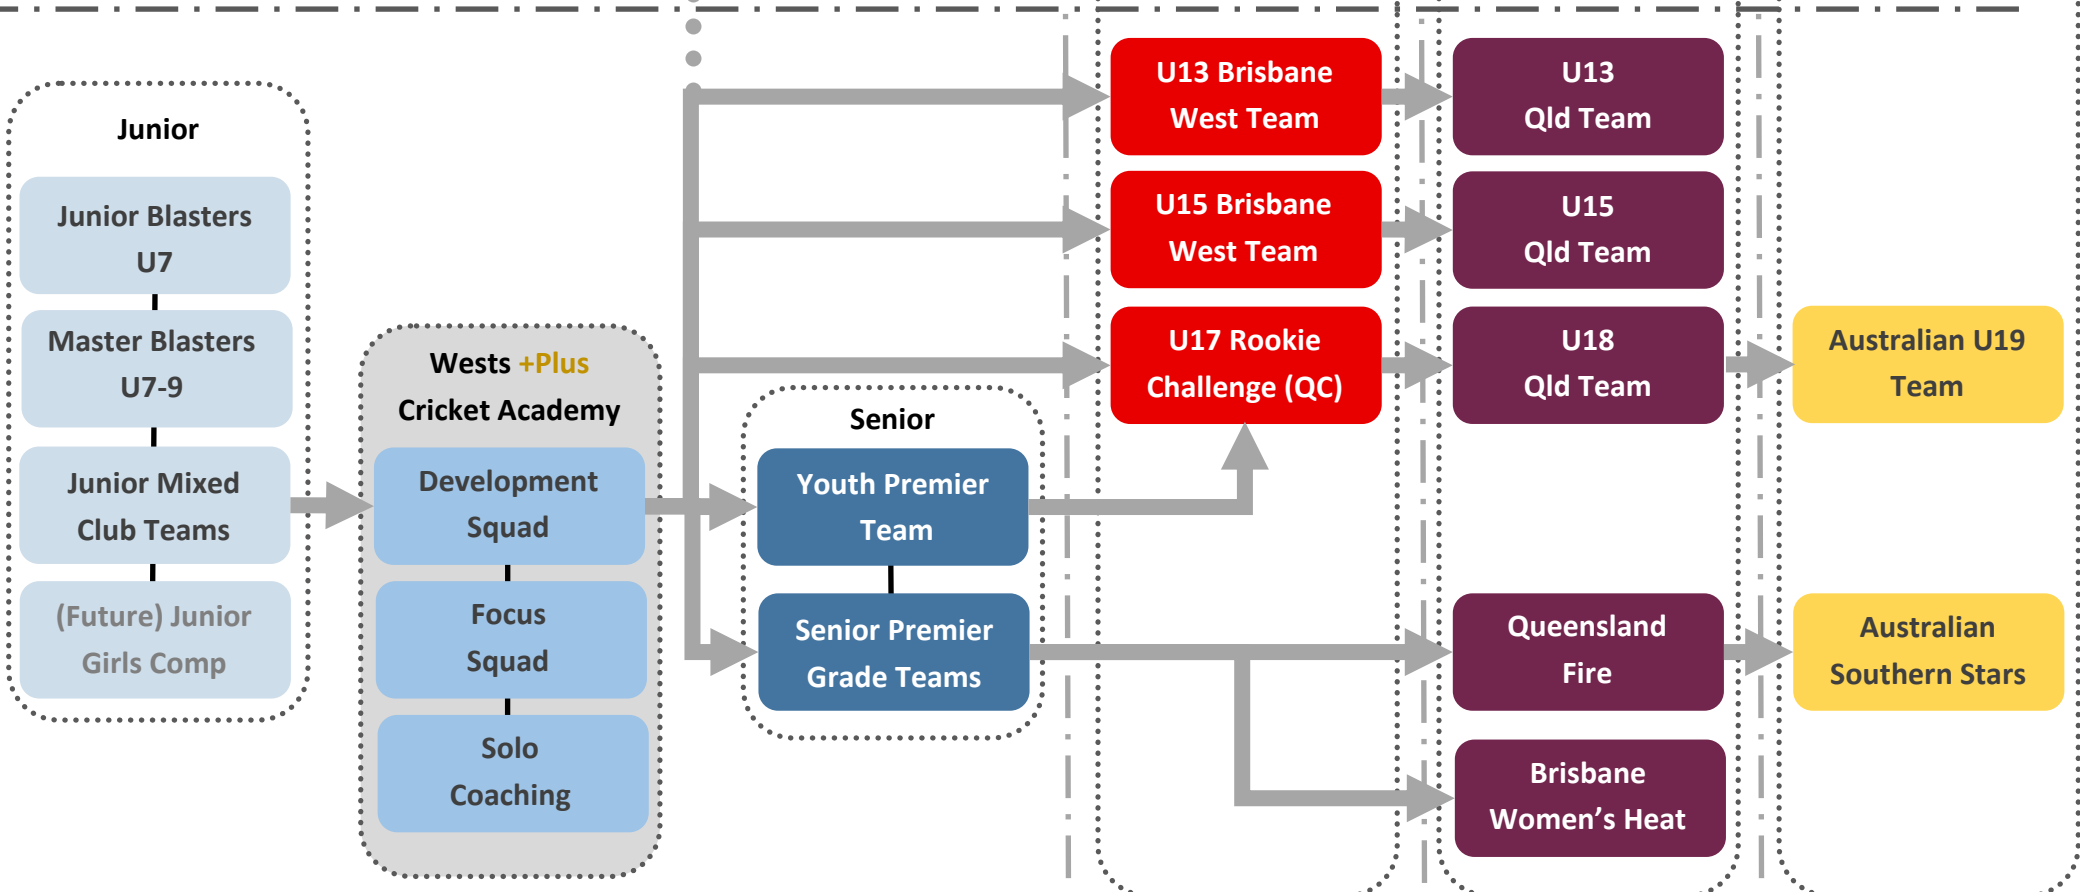

Player Development Pathway

Rev D—09 June 2018

Western Suburbs
District Cricket Club

Female

School Sport Australia

Cricket Australia/Queensland

Wests Cricket

MSW/Bris West